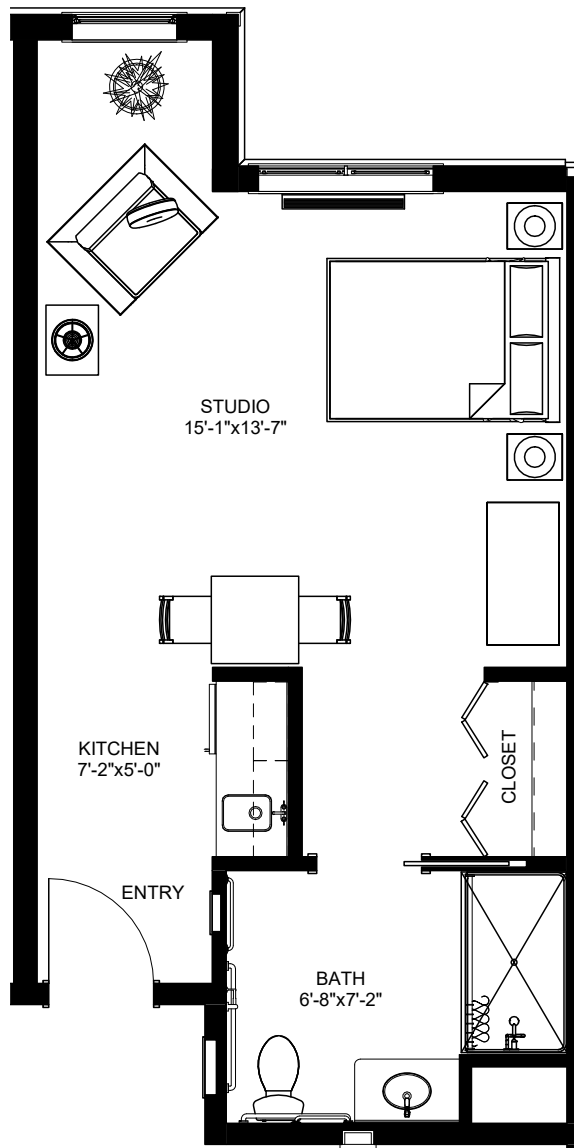

Memory Care | Studio C

440 sq. ft. | \$6,950
Units 137, 138, 139, 140

Details/pricing may change
1/1/26