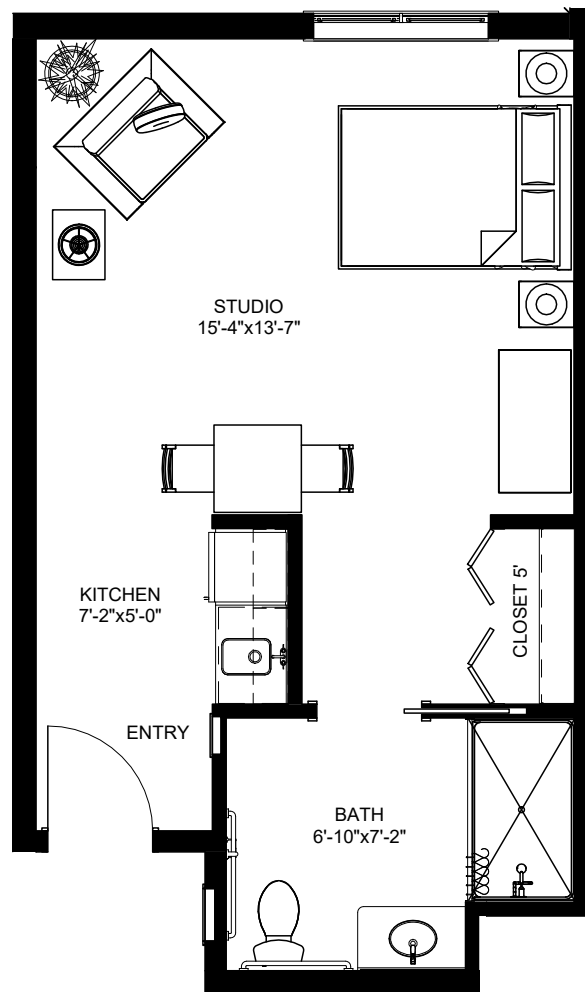

Memory Care | Studio A

445 sq. ft. | \$6,950

Units 131, 134, 143, 147, 149, 150, 152

Details/pricing may change
1/1/26