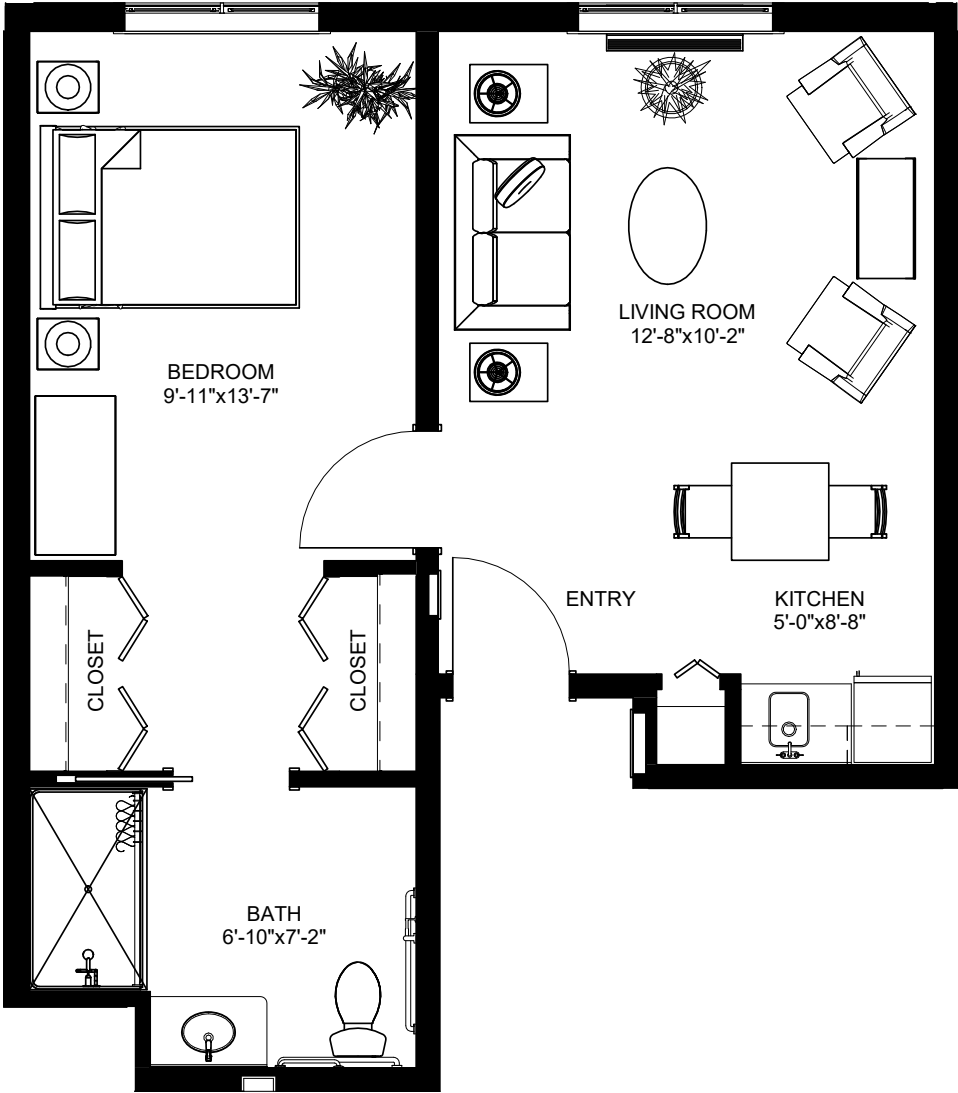

Memory Care | One Bedroom B

535 sq. ft. | \$8,025
Units 132

Details/pricing may change
1/1/26