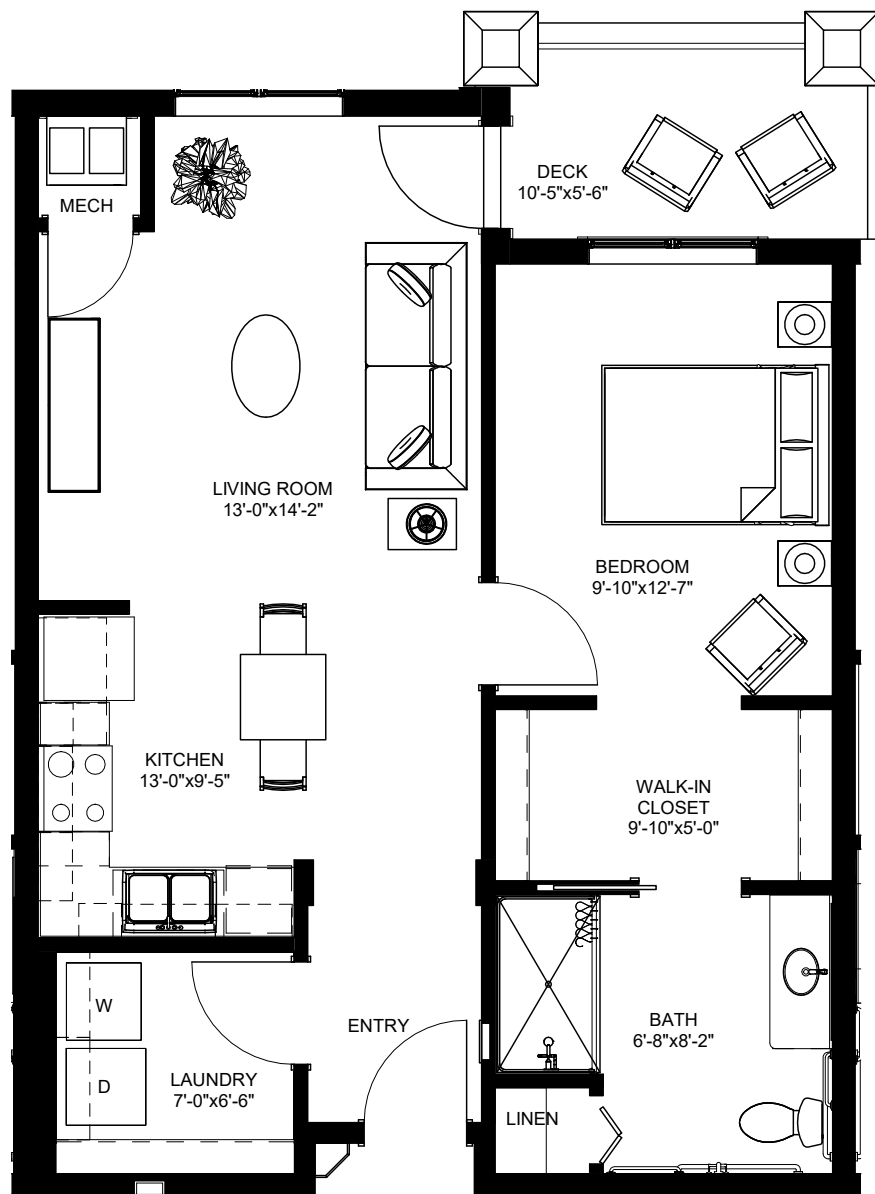

## Independent Living | 1 Bedroom C

715 sq. ft. | \$2,920 – \$3,030

Units 105, 205, 240, 244, 247, 248, 250, 252, 305, 340, 344, 347, 348, 350, 352

Details/pricing may change  
1/1/26