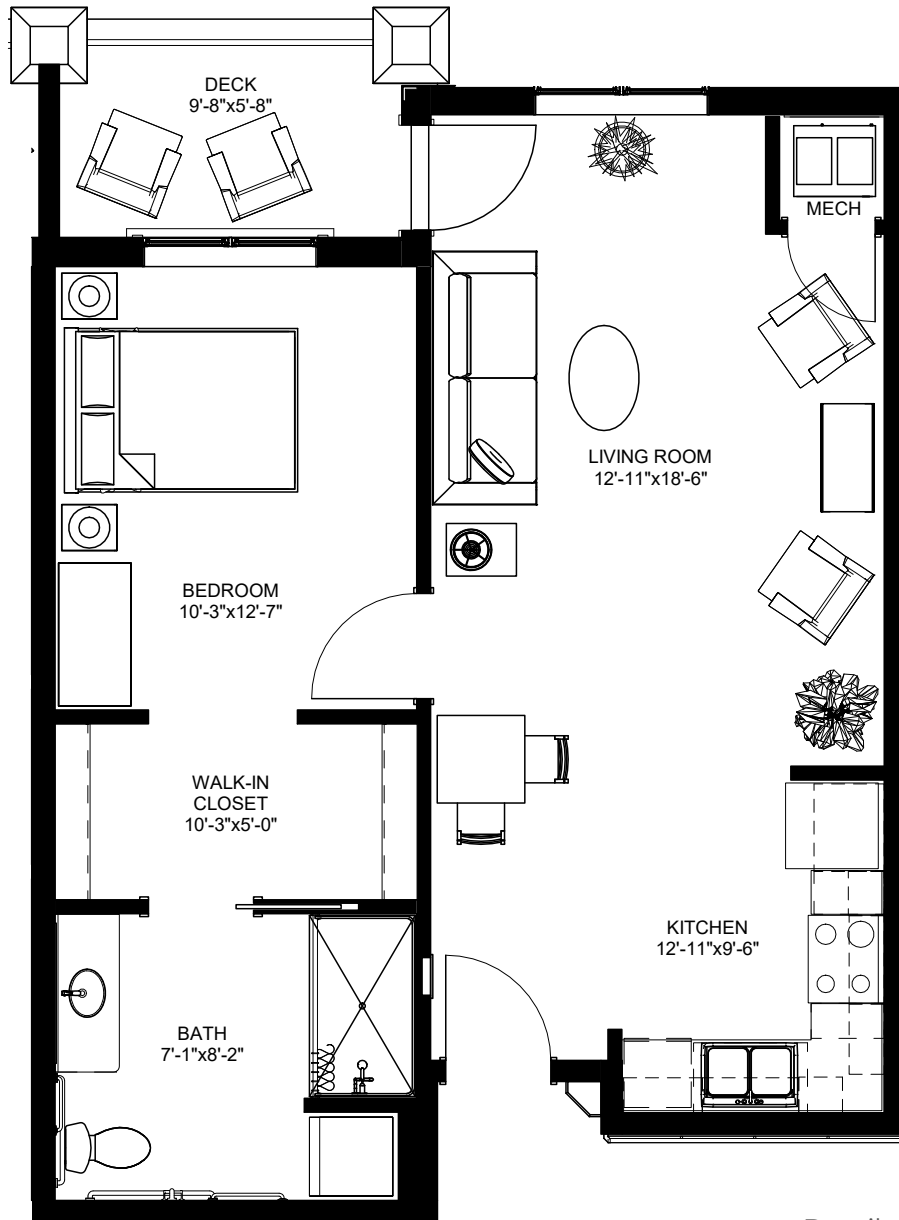

Independent Living | 1 Bedroom B

688 sq. ft. | \$2,700 – \$2,810

Units 114, 214, 314

Details/pricing may change
1/1/26