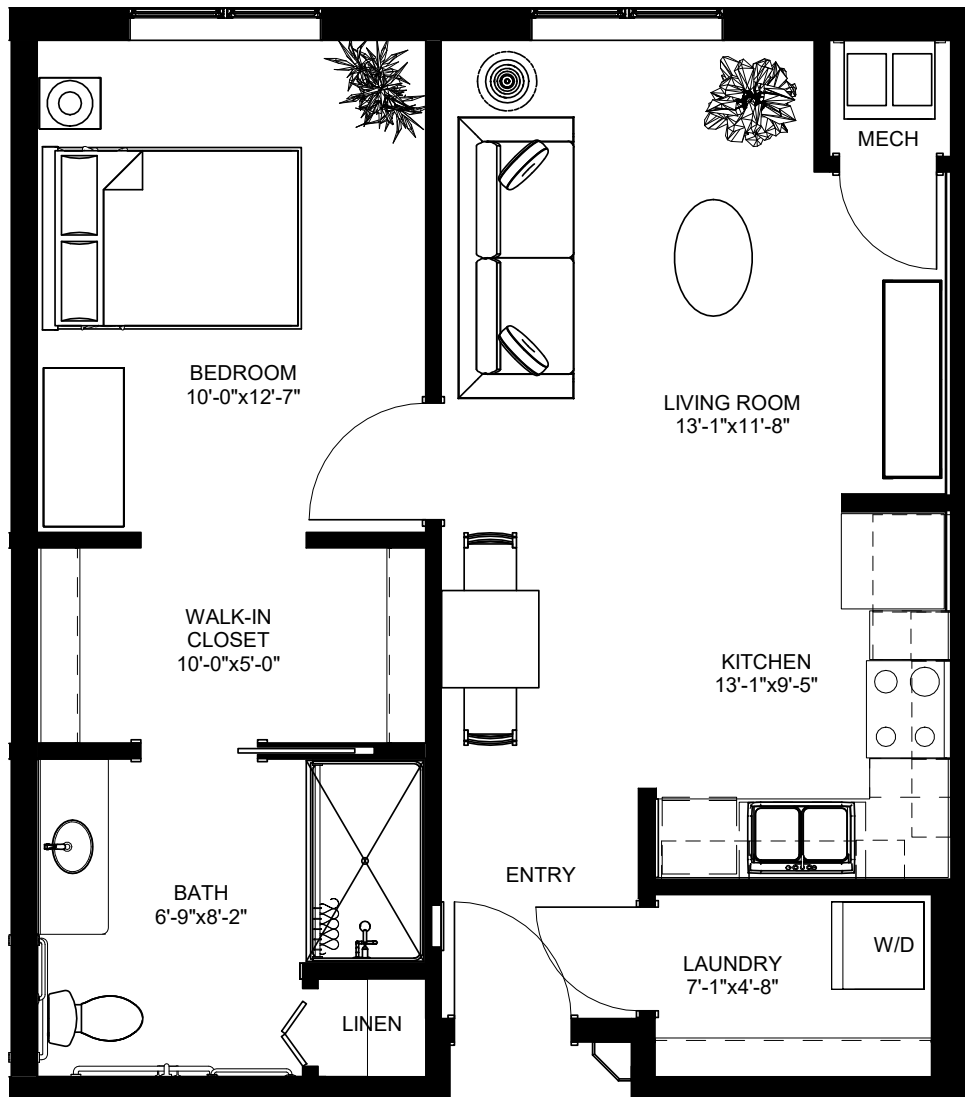

Independent Living | 1 Bedroom A

655 sq. ft. | \$2,700 – \$2,810

Units 102, 108, 202, 208, 232, 226, 246, 302, 308, 319, 320, 326, 332, 346

Details/pricing may change
1/1/26