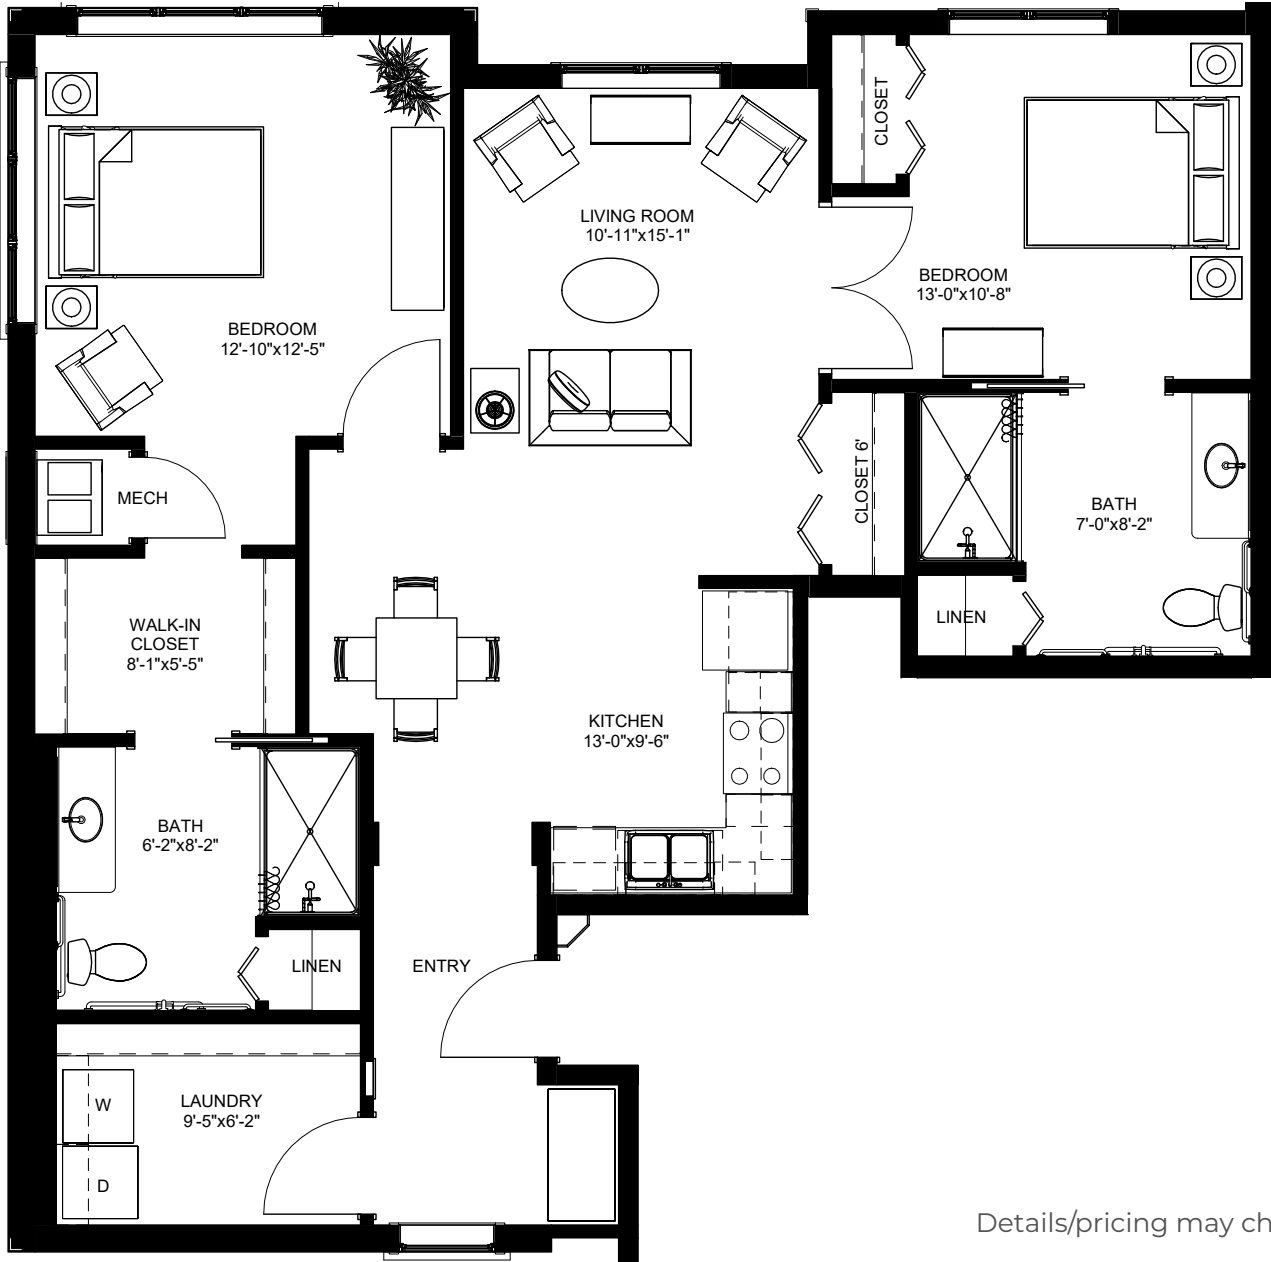

# Assisted Living | 2 Bedroom / 2 Bath A

1,100 sq. ft. | \$6,980  
Units 101, 201, 301

Details/pricing may change  
1/1/26